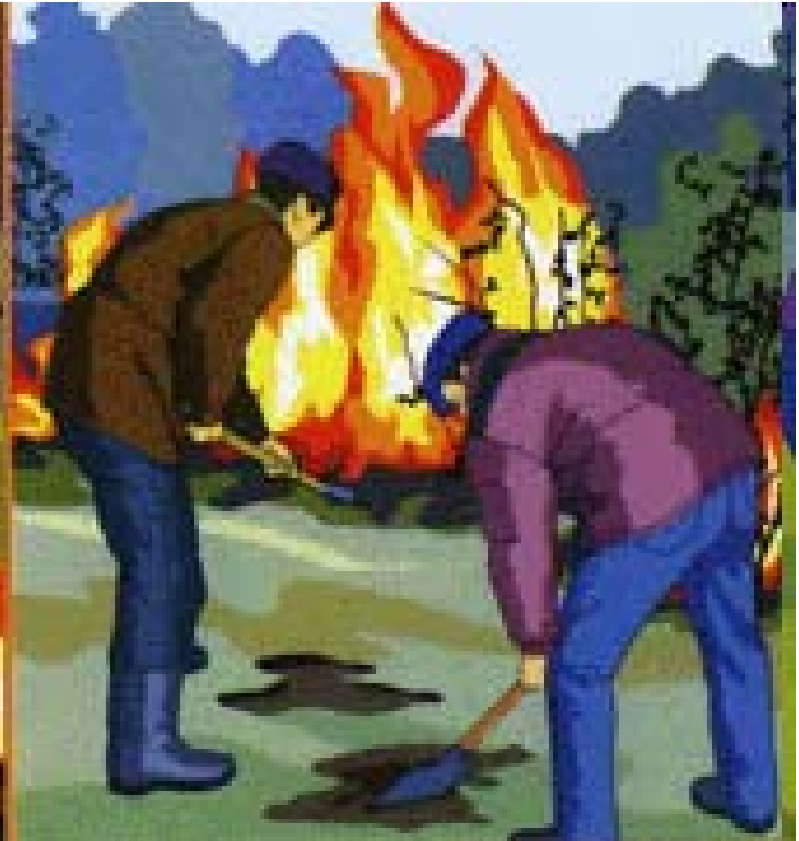

A photograph of a forest in autumn. The trees are covered in vibrant red, orange, and yellow foliage, with some green leaves still visible. The scene is captured from a low angle, looking up at the trees. The text "Красивы русские леса!" is overlaid in the center in a bold, yellow font.

Красивы русские леса!

cartoon.kulichki.com

Песок

• 007

• 02

• 01

01

**Служба
спасения**

Красивы русские леса!