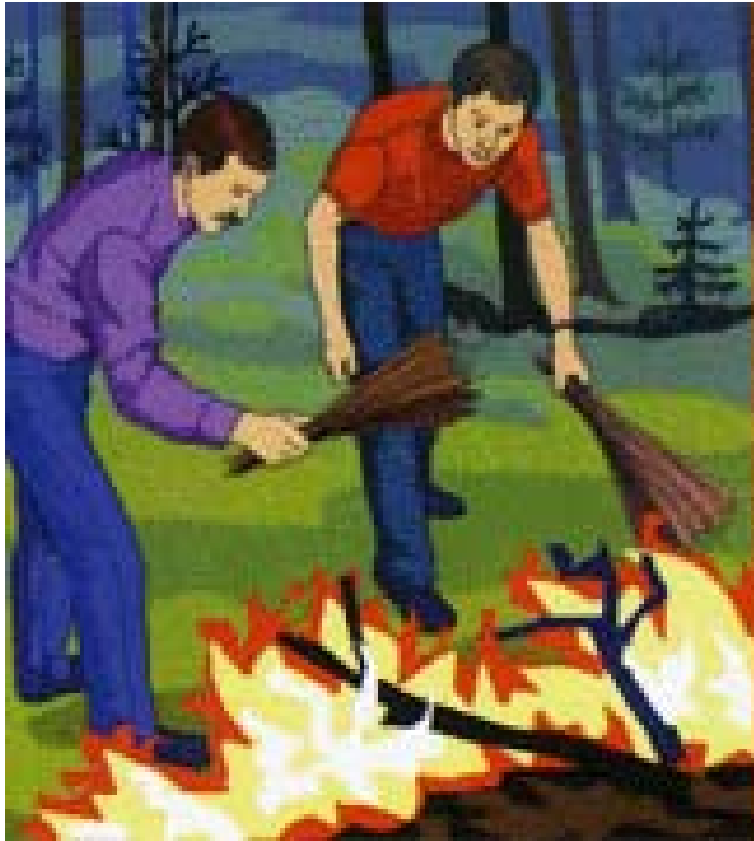

A photograph of a forest in autumn. The trees are covered in vibrant red, orange, and yellow foliage, with some green leaves still visible. The scene is captured from a low angle, looking up at the trees. The text "Красивы русские леса!" is overlaid in the center in a bold, yellow font.

Красивы русские леса!

cartoon.kulichki.com

Песок

• 007

• 02

• 01

01

**Служба
спасения**

Красивы русские леса!